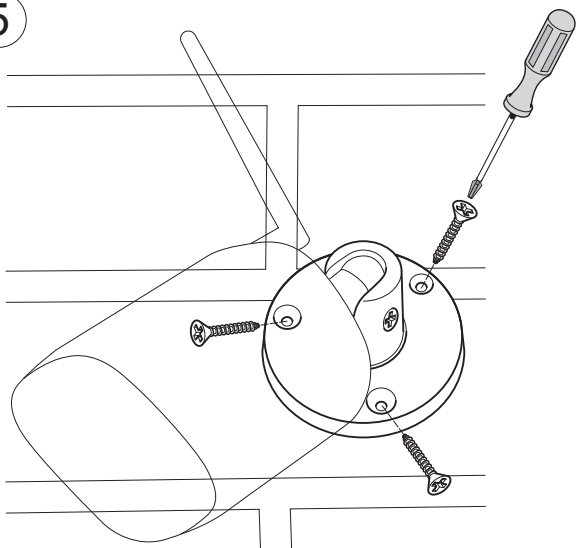

6

GB:

Hereby, ASSA ABLOY Ltd., School Street, Willenhall, West Midlands, England Wv13 3PW declares that the radio equipment type SV-DB4MX-B is in compliance with Directive 2014/53/EU. The full text of the EU declaration of conformity is available at the following internet address: www.yalelock.com/smart-living/doc