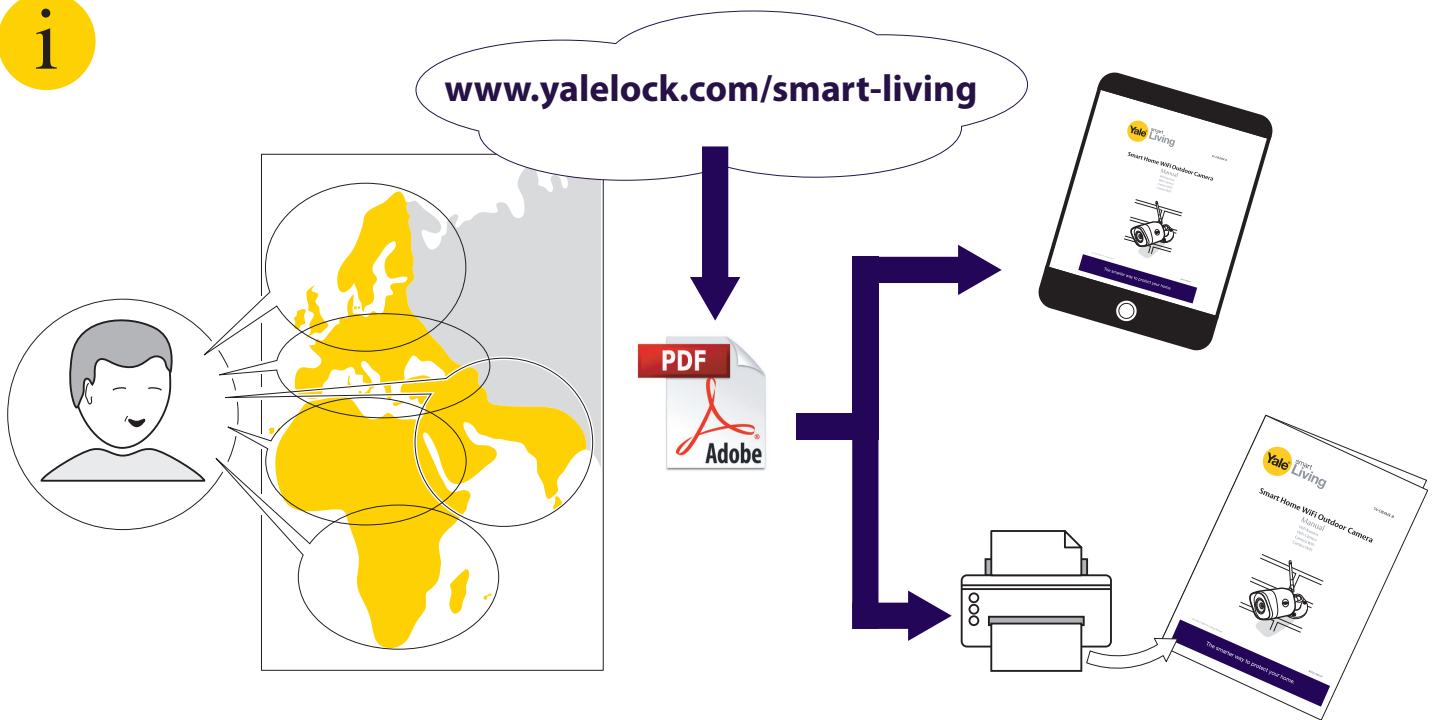

DC 12V
⊖ ⊕

Taajuus / Kanava	EIRP [dBm]
WiFi 2400MHz~2483.5MHz	10 - 15dBm

i Tuki

Yale

www.yale.fi
www.yalelock.com/smart-living

i

THE YALE BRAND, with its unparalleled global reach and range of products, reassures more people in more countries than any other consumer locking solution.

THE ASSA ABLOY GROUP is the world's leading manufacturer and supplier of locking solutions, dedicated to satisfying end-user needs for security, safety and convenience.

An ASSAABLOY Group brand

ASSA ABLOY